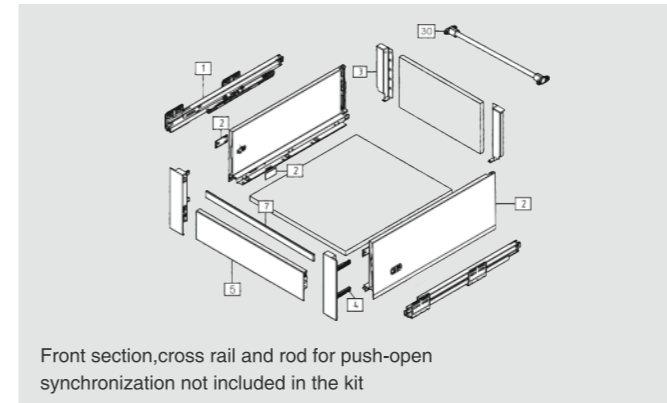

CERVOBOX PRO

Cervobox Pro High Inner Drawer With Front Rail

CERVETTI

SPACE REQUIREMENT

DESCRIPTION

- Concealed, full extension
- Dynamic load capacity: 40/50kg
- Tool free assembly and removal of drawer
- Silent system guarantees smooth run without noise
- Up & down adjustment, left & right adjustment
- Finish: Grey matt, stainless steel

HIGH INNER DRAWER WITH FRONT RAIL FOR WOOD DRAWER BACK

Kit Package					
Grey Matt, Stainless Steel					
NL	Item No.				
250mm	CBP-GM-250-HD	CBP-SS-250-HD	500mm	CBP-GM-500-HD	CBP-SS-500-HD
300mm	CBP-GM-300-HD	CBP-SS-300-HD	550mm	CBP-GM-550-HD	CBP-SS-550-HD
350mm	CBP-GM-350-HD	CBP-SS-350-HD	600mm	CBP-GM-600-HD	CBP-SS-600-HD
400mm	CBP-GM-400-HD	CBP-SS-400-HD	650mm	CBP-GM-650-HD	CBP-SS-650-HD
450mm	CBP-GM-450-HD	CBP-SS-450-HD			

GM - Grey Matt, SS- Stainless Steel

4		Front Fixing-brackets (left/right)			
		Silver Grey			CPR-FFBG-HD
		Item No.			
5		Front Section			
		Grey Matt			CPR-FPS-GM
		Item No.			
7		Cross Square Rail			
		Grey Matt			CPR-CDSQR-GM
		Item No.