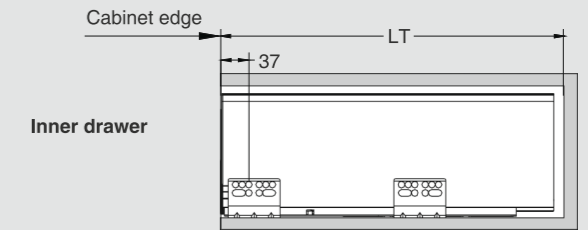

Screw Positions of the Slides(mm)

Installation Dimensions(mm)

NL=Nominal Slide Length Soft close drawer LT=NL+3
 LT=Internal Cabinet Depth Push-open drawer LT=NL+12

Installation Dimensions(mm)

LW=Internal Cabinet Width