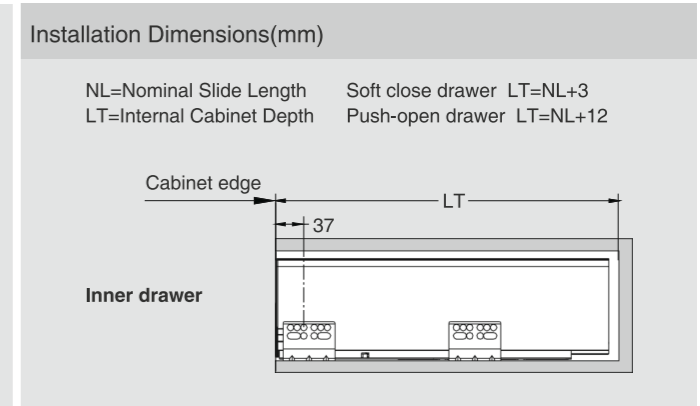

CERVOBOX PRO

Cervobox Pro Medium Inner Drawer

CERVETTI

SPACE REQUIREMENT

DESCRIPTION

- Concealed, full extension
- Dynamic load capacity: 40/50kg
- Tool free assembly and removal of drawer
- Silent system guarantees smooth run without noise
- Up & down adjustment, left & right adjustment
- Finish: Grey matt, stainless steel

MEDIUM INNER DRAWER FOR WOOD DRAWER BACK

Kit Package					
Grey Matt, Stainless Steel					
NL	Item No.				
250mm	CBP-GM-250-MD	CBP-SS-250-MD	500mm	CBP-GM-400-MD	CBP-SS-400-MD
300mm	CBP-GM-300-MD	CBP-SS-300-MD	550mm	CBP-GM-550-MD	CBP-SS-550-MD
350mm	CBP-GM-350-MD	CBP-SS-350-MD	600mm	CBP-GM-600-MD	CBP-SS-600-MD
400mm	CBP-GM-400-MD	CBP-SS-400-MD	650mm	CBP-GM-650-MD	CBP-SS-650-MD
450mm	CBP-GM-450-MD	CBP-SS-450-MD			

GM - Grey Matt, SS- Stainless Steel

4		Front Fixing-brackets (left/right)			
		Silver Grey			
		Item No.			CPR-FFB-MD
5		Front Section			
		Grey Matt			
		Item No.			CPR-FPS-GM