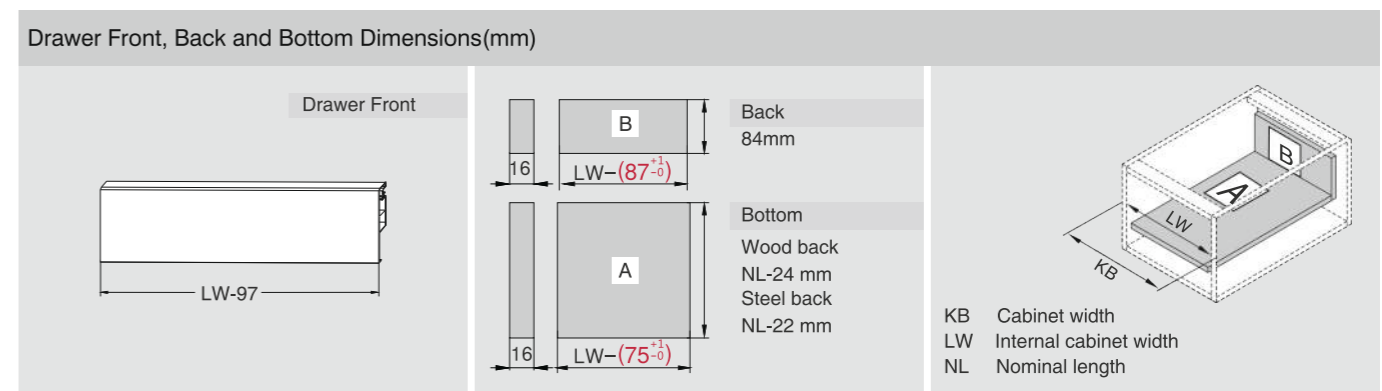

CERVOBOX PRO

Cervobox Pro Lower Inner Drawer

CERVETTI

SPACE REQUIREMENT

DESCRIPTION

- Concealed, full extension
- Dynamic load capacity: 40/50kg
- Tool free assembly and removal of drawer
- Silent system guarantees smooth run without noise
- Up & down adjustment, left & right adjustment
- Finish: Grey matt, Stainless steel

LOWER INNER DRAWER FOR WOOD DRAWER BACK

Kit Package					
Grey Matt, Stainless Steel					
NL	Item No.	Item No.	Item No.	Item No.	Item No.
250mm	CBP-GM-250-LD	CBP-SS-250-LD	500mm	CBP-GM-500-LD	CBP-SS-500-LD
300mm	CBP-GM-300-LD	CBP-SS-300-LD	550mm	CBP-GM-550-LD	CBP-SS-550-LD
350mm	CBP-GM-350-LD	CBP-SS-350-LD	600mm	CBP-GM-600-LD	CBP-SS-600-LD
400mm	CBP-GM-400-LD	CBP-SS-400-LD	650mm	CBP-GM-650-LD	CBP-SS-650-LD
450mm	CBP-GM-450-LD	CBP-SS-450-LD			

GM - Grey Matt, SS- Stainless Steel

4		Front Fixing-brackets (left/right)	
		Silver Grey	
		Item No.	CPR-FFB-LD
5		Front Section	
		Grey Matt	
		Item No.	CPR-FPS-GM