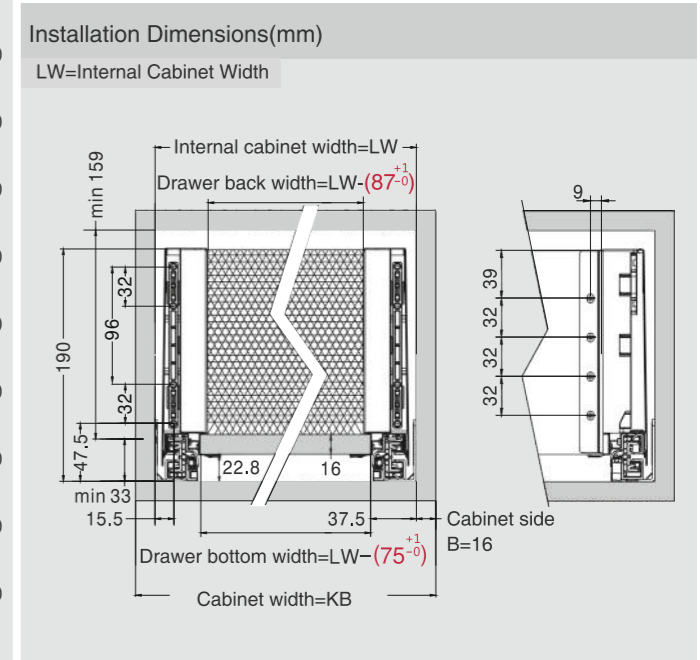

CERVOBOX PRO

Cervobox Pro High Inner Drawer With Front Rail

CERVETTI

SPACE REQUIREMENT

DESCRIPTION

- Concealed, full extension
- Dynamic load capacity: 40/50kg
- Tool free assembly and removal of drawer
- Silent system guarantees smooth run without noise
- Up & down adjustment, left & right adjustment
- Finish: Grey matt, stainless steel

HIGH INNER DRAWER WITH FRONT RAIL FOR WOOD DRAWER BACK

Kit Package					
Grey Matt, Stainless Steel					
NL	Item No.				
250mm	CBP-GM-250-HD	CBP-SS-250-HD	500mm	CBP-GM-500-HD	CBP-SS-500-HD
300mm	CBP-GM-300-HD	CBP-SS-300-HD	550mm	CBP-GM-550-HD	CBP-SS-550-HD
350mm	CBP-GM-350-HD	CBP-SS-350-HD	600mm	CBP-GM-600-HD	CBP-SS-600-HD
400mm	CBP-GM-400-HD	CBP-SS-400-HD	650mm	CBP-GM-650-HD	CBP-SS-650-HD
450mm	CBP-GM-450-HD	CBP-SS-450-HD			

GM - Grey Matt, SS- Stainless Steel

4		Front Fixing-brackets (left/right)			
		Silver Grey			CPR-FFBG-HD
		Item No.			
5		Front Section			
		Grey Matt			CPR-FPS-GM
		Item No.			
7		Cross Square Rail			
		Grey Matt			CPR-CDSQR-GM
		Item No.