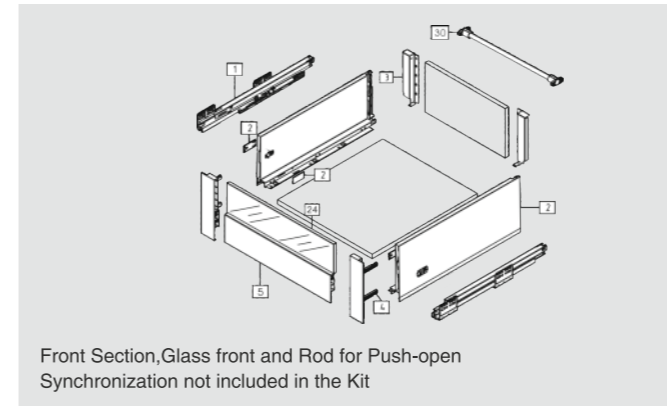

Front Section, Glass front and Rod for Push-open Synchronization not included in the Kit