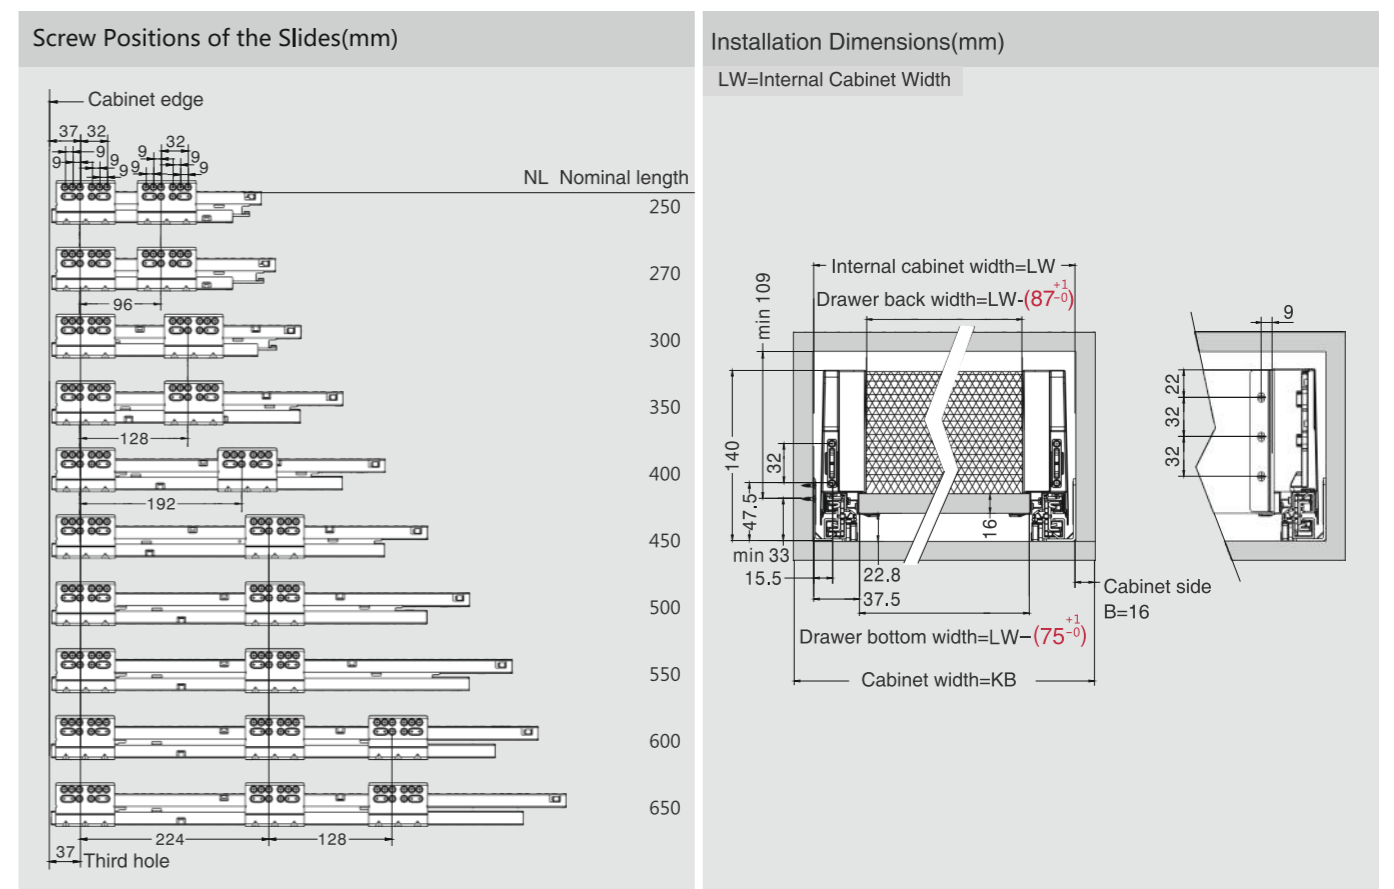

MEDIUM DRAWER FOR WOOD DRAWER BACK

Kit Package					
Grey Matt, Stainless Steel					
NL	Item No.				
250mm	CBP-GM-250-MD	CBP-SS-240-MD	500mm	CBP-GM-500-MD	CBP-SS-500-MD
300mm	CBP-GM-300-MD	CBP-SS-300-MD	550mm	CBP-GM-550-MD	CBP-SS-550-MD
350mm	CBP-GM-350-MD	CBP-SS-350-MD	600mm	CBP-GM-600-MD	CBP-SS-600-MD
400mm	CBP-GM-400-MD	CBP-SS-400-MD	650mm	CBP-GM-650-MD	CBP-SS-650-MD
450mm	CBP-GM-450-MD	CBP-SS-450-MD			

GM - Grey Matt, SS- Stainless Steel