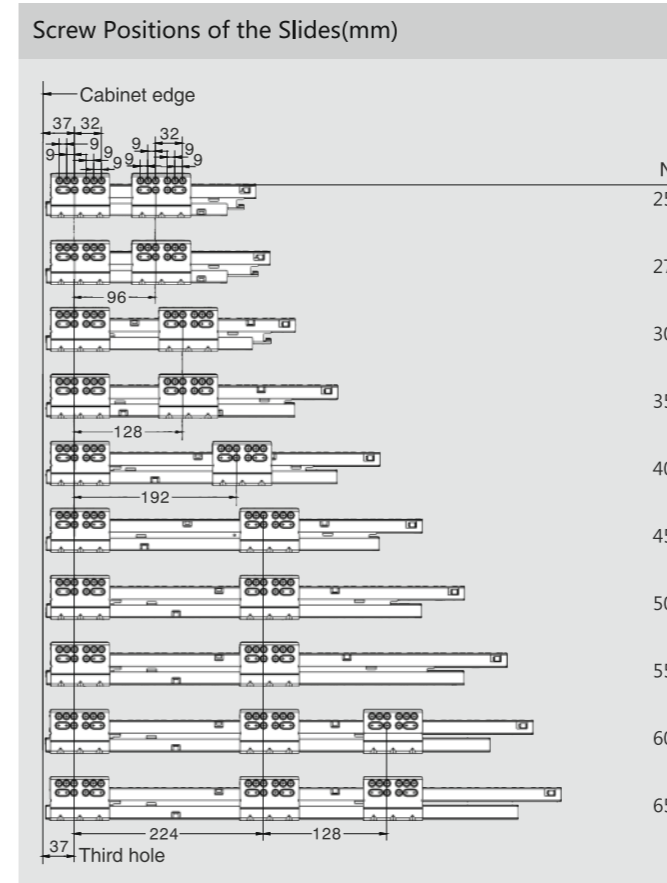

CERVOBOX PRO

Cervobox Pro Lower Inner Drawer

CERVETTI

SPACE REQUIREMENT

DESCRIPTION

- Concealed, full extension
- Dynamic load capacity: 40/50kg
- Tool free assembly and removal of drawer
- Silent system guarantees smooth run without noise
- Up & down adjustment, left & right adjustment
- Finish: Grey matt, Stainless steel

LOWER INNER DRAWER FOR WOOD DRAWER BACK

Kit Package					
Grey Matt, Stainless Steel					
NL	Item No.	Item No.	Item No.	Item No.	Item No.
250mm	CBP-GM-250-LD	CBP-SS-250-LD	500mm	CBP-GM-500-LD	CBP-SS-500-LD
300mm	CBP-GM-300-LD	CBP-SS-300-LD	550mm	CBP-GM-550-LD	CBP-SS-550-LD
350mm	CBP-GM-350-LD	CBP-SS-350-LD	600mm	CBP-GM-600-LD	CBP-SS-600-LD
400mm	CBP-GM-400-LD	CBP-SS-400-LD	650mm	CBP-GM-650-LD	CBP-SS-650-LD
450mm	CBP-GM-450-LD	CBP-SS-450-LD			

GM - Grey Matt, SS- Stainless Steel

4		Front Fixing-brackets (left/right)	
		Silver Grey	
		Item No.	CPR-FFB-LD
5		Front Section	
		Grey Matt	
		Item No.	CPR-FPS-GM