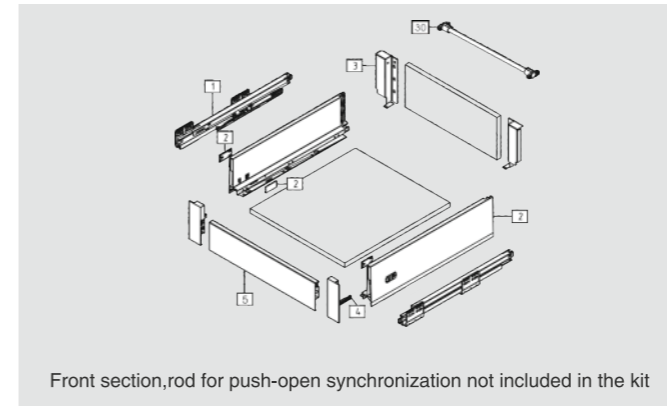

CERVOBOX PRO

Cervobox Pro Medium Inner Drawer

CERVETTI

SPACE REQUIREMENT

DESCRIPTION

- Concealed, full extension
- Dynamic load capacity: 40/50kg
- Tool free assembly and removal of drawer
- Silent system guarantees smooth run without noise
- Up & down adjustment, left & right adjustment
- Finish: Grey matt, stainless steel

MEDIUM INNER DRAWER FOR WOOD DRAWER BACK

Kit Package					
Grey Matt, Stainless Steel					
NL	Item No.				
250mm	CBP-GM-250-MD	CBP-SS-250-MD	500mm	CBP-GM-400-MD	CBP-SS-400-MD
300mm	CBP-GM-300-MD	CBP-SS-300-MD	550mm	CBP-GM-550-MD	CBP-SS-550-MD
350mm	CBP-GM-350-MD	CBP-SS-350-MD	600mm	CBP-GM-600-MD	CBP-SS-600-MD
400mm	CBP-GM-400-MD	CBP-SS-400-MD	650mm	CBP-GM-650-MD	CBP-SS-650-MD
450mm	CBP-GM-450-MD	CBP-SS-450-MD			

GM - Grey Matt, SS- Stainless Steel

4		Front Fixing-brackets (left/right)			
		Silver Grey			
		Item No.			CPR-FFB-MD
5		Front Section			
		Grey Matt			
		Item No.			CPR-FPS-GM