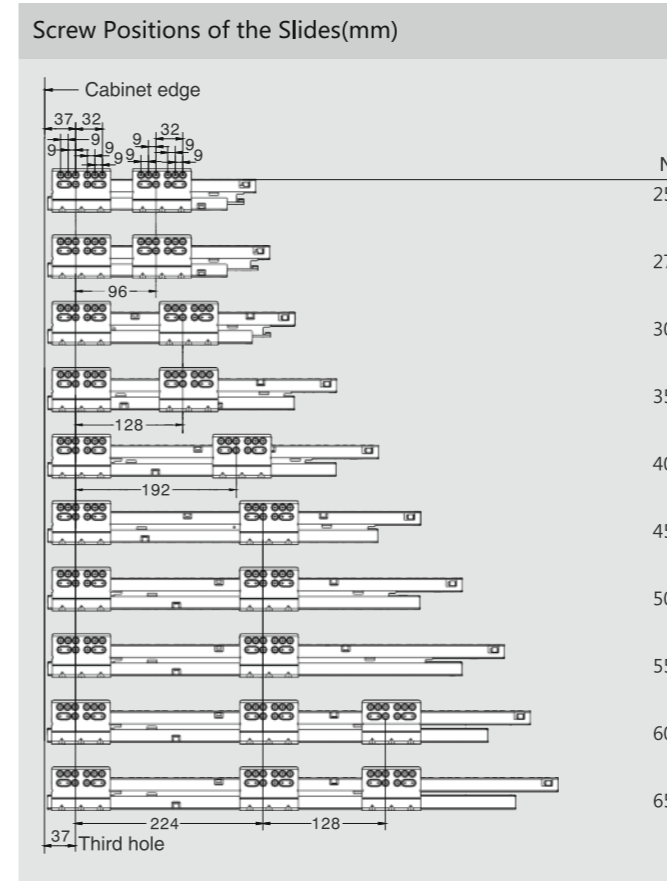

CERVOBOX PRO

Cervobox Pro Medium Inner Drawer

CERVETTI

SPACE REQUIREMENT

DESCRIPTION

- Concealed, full extension
- Dynamic load capacity: 40/50kg
- Tool free assembly and removal of drawer
- Silent system guarantees smooth run without noise
- Up & down adjustment, left & right adjustment
- Finish: Grey matt, stainless steel

MEDIUM INNER DRAWER FOR WOOD DRAWER BACK

Kit Package					
Grey Matt, Stainless Steel					
NL	Item No.				
250mm	CBP-GM-250-MD	CBP-SS-250-MD	500mm	CBP-GM-400-MD	CBP-SS-400-MD
300mm	CBP-GM-300-MD	CBP-SS-300-MD	550mm	CBP-GM-550-MD	CBP-SS-550-MD
350mm	CBP-GM-350-MD	CBP-SS-350-MD	600mm	CBP-GM-600-MD	CBP-SS-600-MD
400mm	CBP-GM-400-MD	CBP-SS-400-MD	650mm	CBP-GM-650-MD	CBP-SS-650-MD
450mm	CBP-GM-450-MD	CBP-SS-450-MD			

GM - Grey Matt, SS- Stainless Steel

4		Front Fixing-brackets (left/right)			
		Silver Grey			
		Item No.			CPR-FFB-MD
5		Front Section			
		Grey Matt			
		Item No.			CPR-FPS-GM