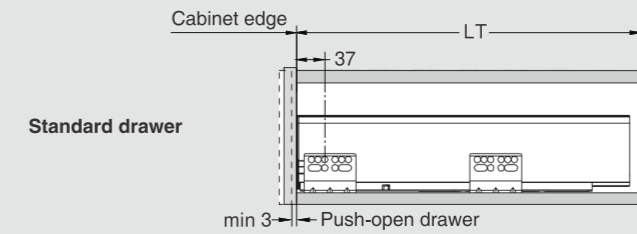

GM - Grey Matt, SS- Stainless Steel

Installation Dimensions(mm)

NL=Nominal Slide Length
LT=Internal Cabinet Depth
LT=NL+3

Screw Positions of the Slides(mm)

Installation Dimensions(mm)

LW=Internal Cabinet Width

Drawer Front, Back and Bottom Dimensions(mm)

KB Cabinet width
LW Internal cabinet width
NL Nominal length

CERVOBOX PRO

Cervobox Pro Lower Inner Drawer

CERVETTI

SPACE REQUIREMENT

DESCRIPTION

- Concealed, full extension
- Dynamic load capacity: 40/50kg
- Tool free assembly and removal of drawer
- Silent system guarantees smooth run without noise
- Up & down adjustment, left & right adjustment
- Finish: Grey matt, Stainless steel