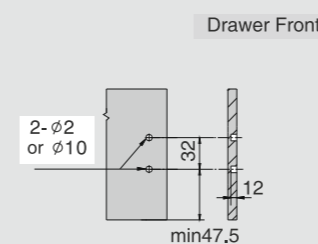

GM - Grey Matt, SS- Stainless Steel

Installation Dimensions(mm)

NL=Nominal Slide Length
LT=Internal Cabinet Depth
LT=NL+3

Screw Positions of the Slides(mm)

Installation Dimensions(mm)

LW=Internal Cabinet Width

Drawer Front, Back and Bottom Dimensions(mm)

KB Cabinet width
LW Internal cabinet width
NL Nominal length

CERVOBOX PRO

Cervobox Pro Lower Inner Drawer

CERVETTI

SPACE REQUIREMENT

DESCRIPTION

- Concealed, full extension
- Dynamic load capacity: 40/50kg
- Tool free assembly and removal of drawer
- Silent system guarantees smooth run without noise
- Up & down adjustment, left & right adjustment
- Finish: Grey matt, Stainless steel