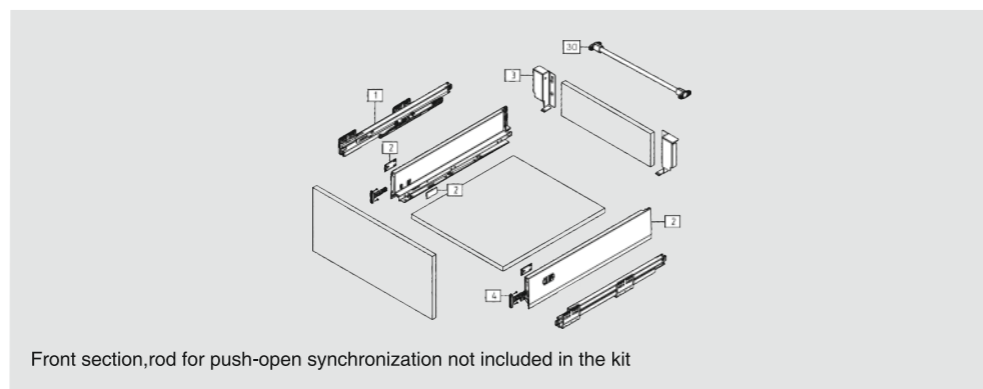

LOWER DRAWER FOR WOOD DRAWER BACK

Kit Package					
Grey Matt, Stainless Steel					
NL	Item No.				
250mm	CBP-GM-250-LD	CBP-SS-250-LD	500mm	CBP-GM-500-LD	CBP-SS-500-LD
300mm	CBP-GM-300-LD	CBP-SS-300-LD	550mm	CBP-GM-550-LD	CBP-SS-550-LD
350mm	CBP-GM-350-LD	CBP-SS-350-LD	600mm	CBP-GM-600-LD	CBP-SS-600-LD
400mm	CBP-GM-400-LD	CBP-SS-400-LD	650mm	CBP-GM-650-LD	CBP-SS-650-LD
450mm	CBP-GM-450-LD	CBP-SS-450-LD			

GM - Grey Matt, SS- Stainless Steel