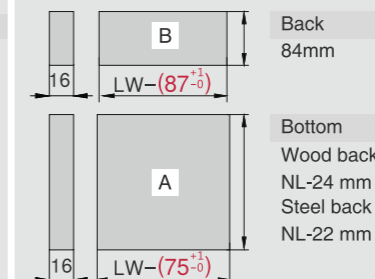

GM - Grey Matt, SS- Stainless Steel

Installation Dimensions(mm)

NL=Nominal Slide Length
LT=Internal Cabinet Depth
LT=NL+3

Screw Positions of the Slides(mm)

Installation Dimensions(mm)

LW=Internal Cabinet Width

Drawer Front, Back and Bottom Dimensions(mm)

KB Cabinet width
LW Internal cabinet width
NL Nominal length

CERVOBOX PRO

Cervobox Pro Lower Inner Drawer

CERVETTI

SPACE REQUIREMENT

DESCRIPTION

- Concealed, full extension
- Dynamic load capacity: 40/50kg
- Tool free assembly and removal of drawer
- Silent system guarantees smooth run without noise
- Up & down adjustment, left & right adjustment
- Finish: Grey matt, Stainless steel

Screw Positions of the Slides(mm)

Installation Dimensions(mm)

NL=Nominal Slide Length Soft close drawer LT=NL+3
 LT=Internal Cabinet Depth Push-open drawer LT=NL+12

Installation Dimensions(mm)

LW=Internal Cabinet Width

Drawer Front, Back and Bottom Dimensions(mm)

10mm Glass front	Back	167mm
Chamfer 0.7mmx45°	Bottom	Wood back NL-24 mm Steel back NL-22 mm
95		
LW-74		
	KB	Cabinet width
	LW	Internal cabinet width
	NL	Nominal length