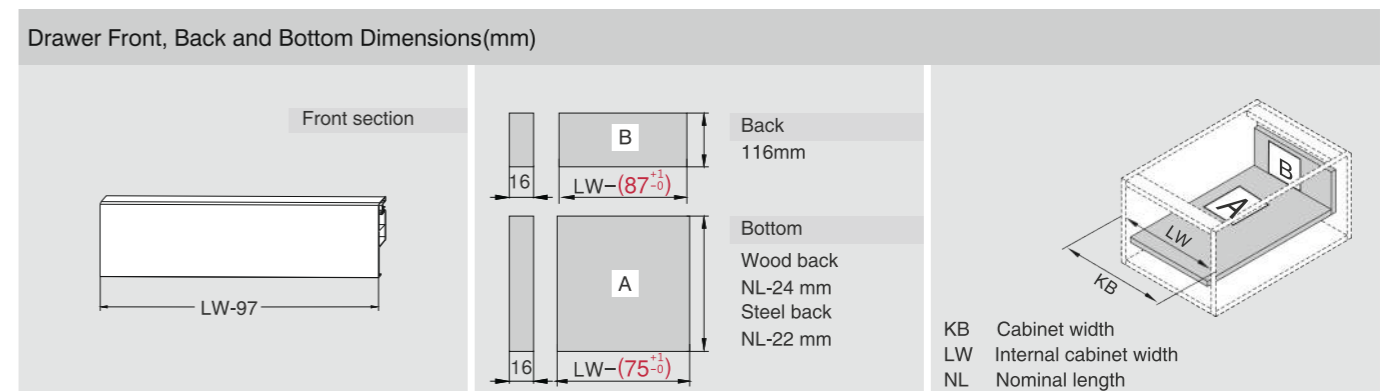

CERVOBOX PRO

Cervobox Pro Medium Inner Drawer

CERVETTI

SPACE REQUIREMENT

DESCRIPTION

- Concealed, full extension
- Dynamic load capacity: 40/50kg
- Tool free assembly and removal of drawer
- Silent system guarantees smooth run without noise
- Up & down adjustment, left & right adjustment
- Finish: Grey matt, stainless steel

MEDIUM INNER DRAWER FOR WOOD DRAWER BACK

Kit Package					
Grey Matt, Stainless Steel					
NL	Item No.				
250mm	CBP-GM-250-MD	CBP-SS-250-MD	500mm	CBP-GM-400-MD	CBP-SS-400-MD
300mm	CBP-GM-300-MD	CBP-SS-300-MD	550mm	CBP-GM-550-MD	CBP-SS-550-MD
350mm	CBP-GM-350-MD	CBP-SS-350-MD	600mm	CBP-GM-600-MD	CBP-SS-600-MD
400mm	CBP-GM-400-MD	CBP-SS-400-MD	650mm	CBP-GM-650-MD	CBP-SS-650-MD
450mm	CBP-GM-450-MD	CBP-SS-450-MD			

GM - Grey Matt, SS- Stainless Steel

4		Front Fixing-brackets (left/right)			
		Silver Grey			
		Item No.			CPR-FFB-MD
5		Front Section			
		Grey Matt			
		Item No.			CPR-FPS-GM