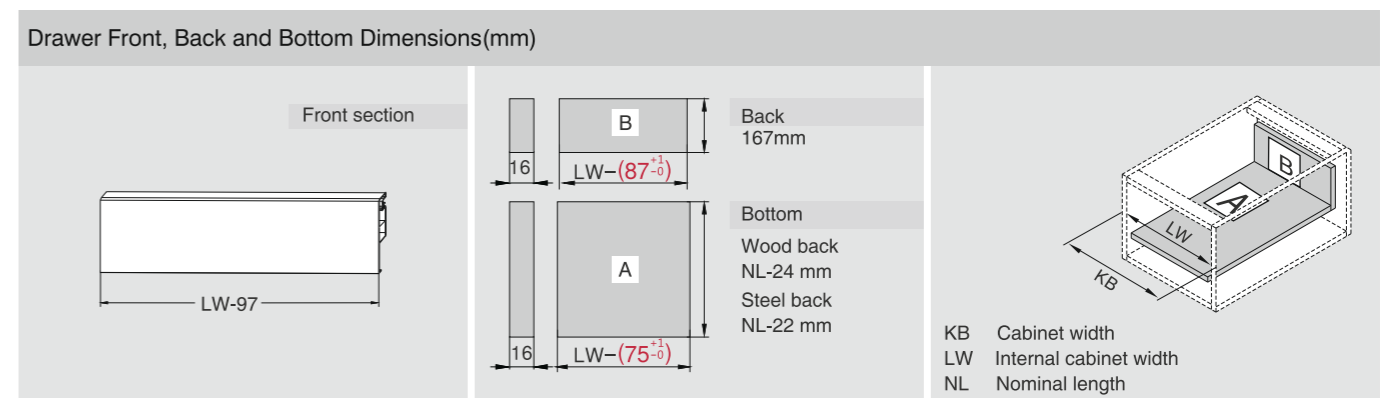

CERVOBOX PRO

Cervobox Pro High Inner Drawer With Front Rail

CERVETTI

SPACE REQUIREMENT

DESCRIPTION

- Concealed, full extension
- Dynamic load capacity: 40/50kg
- Tool free assembly and removal of drawer
- Silent system guarantees smooth run without noise
- Up & down adjustment, left & right adjustment
- Finish: Grey matt, stainless steel

HIGH INNER DRAWER WITH FRONT RAIL FOR WOOD DRAWER BACK

Kit Package					
Grey Matt, Stainless Steel					
NL	Item No.				
250mm	CBP-GM-250-HD	CBP-SS-250-HD	500mm	CBP-GM-500-HD	CBP-SS-500-HD
300mm	CBP-GM-300-HD	CBP-SS-300-HD	550mm	CBP-GM-550-HD	CBP-SS-550-HD
350mm	CBP-GM-350-HD	CBP-SS-350-HD	600mm	CBP-GM-600-HD	CBP-SS-600-HD
400mm	CBP-GM-400-HD	CBP-SS-400-HD	650mm	CBP-GM-650-HD	CBP-SS-650-HD
450mm	CBP-GM-450-HD	CBP-SS-450-HD			

GM - Grey Matt, SS- Stainless Steel

4		Front Fixing-brackets (left/right)			
		Silver Grey			CPR-FFBG-HD
		Item No.			
5		Front Section			
		Grey Matt			CPR-FPS-GM
		Item No.			
7		Cross Square Rail			
		Grey Matt			CPR-CDSQR-GM
		Item No.