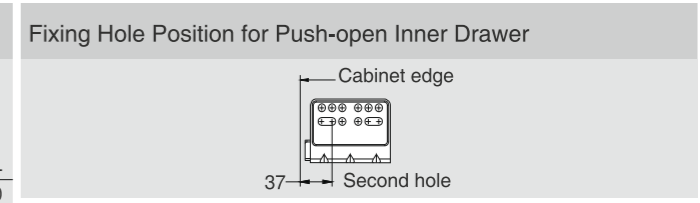

CERVOBOX PRO

Cervobox Pro Medium Inner Drawer

CERVETTI

SPACE REQUIREMENT

DESCRIPTION

- Concealed, full extension
- Dynamic load capacity: 40/50kg
- Tool free assembly and removal of drawer
- Silent system guarantees smooth run without noise
- Up & down adjustment, left & right adjustment
- Finish: Grey matt, stainless steel

MEDIUM INNER DRAWER FOR WOOD DRAWER BACK

Kit Package					
Grey Matt, Stainless Steel					
NL	Item No.				
250mm	CBP-GM-250-MD	CBP-SS-250-MD	500mm	CBP-GM-400-MD	CBP-SS-400-MD
300mm	CBP-GM-300-MD	CBP-SS-300-MD	550mm	CBP-GM-550-MD	CBP-SS-550-MD
350mm	CBP-GM-350-MD	CBP-SS-350-MD	600mm	CBP-GM-600-MD	CBP-SS-600-MD
400mm	CBP-GM-400-MD	CBP-SS-400-MD	650mm	CBP-GM-650-MD	CBP-SS-650-MD
450mm	CBP-GM-450-MD	CBP-SS-450-MD			

GM - Grey Matt, SS- Stainless Steel

4		Front Fixing-brackets (left/right)			
		Silver Grey			
		Item No.			CPR-FFB-MD
5		Front Section			
		Grey Matt			
		Item No.			CPR-FPS-GM