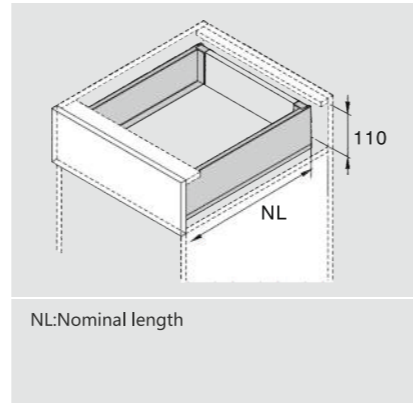

CERVOBOX PRO DRAWER SYSTEMS

REFLECTIONS OF REFINED TASTE

The Metal Straight-sided Slim Drawer

A Perfect Mix of
Function and Fashion

- The highly stable drawer construction ensures stable and smooth motion with soft closing for wide and high drawers
- 13mm straight drawer side - a trendy, beautiful appearance, and much more storage space
- This patented front locking mechanism provides a maintenance free lifecycle

Quietness

Intelligence

Durability

Eco-Friendliness

CERVETTI

SPACE REQUIREMENT

DESCRIPTION

- Concealed, full extension
- Dynamic load capacity: 40/50kg
- Tool free assembly and removal of drawer
- Silent system guarantees smooth run without noise
- Up & down adjustment, left & right adjustment
- Finish: Grey matt, Stainless steel

GM - Grey Matt, SS- Stainless Steel

Installation Dimensions(mm)

NL=Nominal Slide Length
LT=Internal Cabinet Depth
LT=NL+3

Screw Positions of the Slides(mm)

Installation Dimensions(mm)

LW=Internal Cabinet Width

Drawer Front, Back and Bottom Dimensions(mm)

KB Cabinet width
LW Internal cabinet width
NL Nominal length

CERVOBOX PRO

Cervobox Pro Lower Inner Drawer

CERVETTI

SPACE REQUIREMENT

DESCRIPTION

- Concealed, full extension
- Dynamic load capacity: 40/50kg
- Tool free assembly and removal of drawer
- Silent system guarantees smooth run without noise
- Up & down adjustment, left & right adjustment
- Finish: Grey matt, Stainless steel