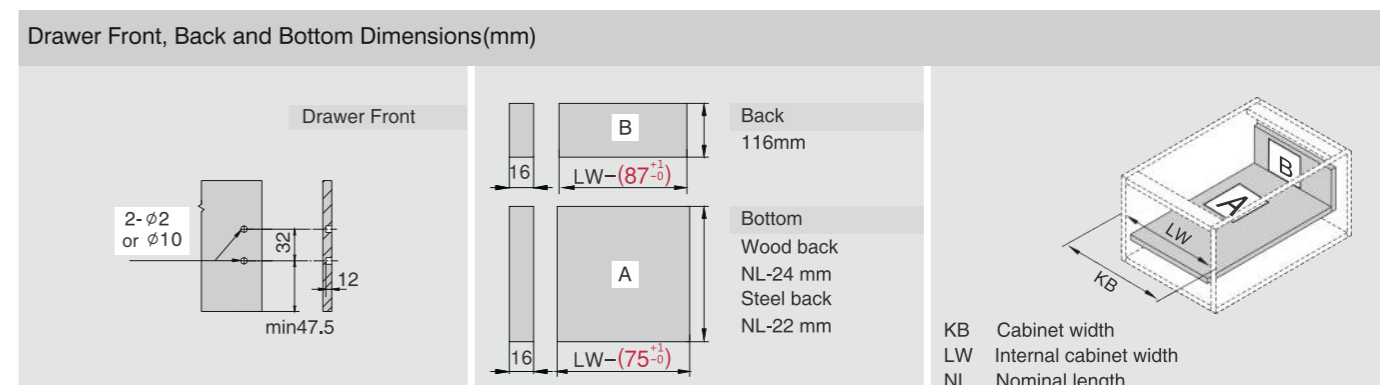

MEDIUM DRAWER FOR WOOD DRAWER BACK

Kit Package					
Grey Matt, Stainless Steel					
NL	Item No.				
250mm	CBP-GM-250-MD	CBP-SS-240-MD	500mm	CBP-GM-500-MD	CBP-SS-500-MD
300mm	CBP-GM-300-MD	CBP-SS-300-MD	550mm	CBP-GM-550-MD	CBP-SS-550-MD
350mm	CBP-GM-350-MD	CBP-SS-350-MD	600mm	CBP-GM-600-MD	CBP-SS-600-MD
400mm	CBP-GM-400-MD	CBP-SS-400-MD	650mm	CBP-GM-650-MD	CBP-SS-650-MD
450mm	CBP-GM-450-MD	CBP-SS-450-MD			

GM - Grey Matt, SS- Stainless Steel