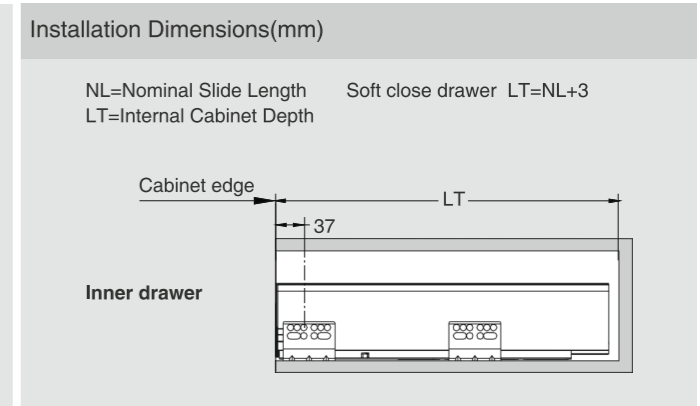

CERVOBOX PRO

Cervobox Pro Lower Inner Drawer

CERVETTI

SPACE REQUIREMENT

DESCRIPTION

- Concealed, full extension
- Dynamic load capacity: 40/50kg
- Tool free assembly and removal of drawer
- Silent system guarantees smooth run without noise
- Up & down adjustment, left & right adjustment
- Finish: Grey matt, Stainless steel

LOWER INNER DRAWER FOR WOOD DRAWER BACK

Kit Package					
Grey Matt, Stainless Steel					
NL	Item No.	Item No.	Item No.	Item No.	Item No.
250mm	CBP-GM-250-LD	CBP-SS-250-LD	500mm	CBP-GM-500-LD	CBP-SS-500-LD
300mm	CBP-GM-300-LD	CBP-SS-300-LD	550mm	CBP-GM-550-LD	CBP-SS-550-LD
350mm	CBP-GM-350-LD	CBP-SS-350-LD	600mm	CBP-GM-600-LD	CBP-SS-600-LD
400mm	CBP-GM-400-LD	CBP-SS-400-LD	650mm	CBP-GM-650-LD	CBP-SS-650-LD
450mm	CBP-GM-450-LD	CBP-SS-450-LD			

GM - Grey Matt, SS- Stainless Steel

4		Front Fixing-brackets (left/right)	
		Silver Grey	
		Item No.	CPR-FFB-LD
5		Front Section	
		Grey Matt	
		Item No.	CPR-FPS-GM