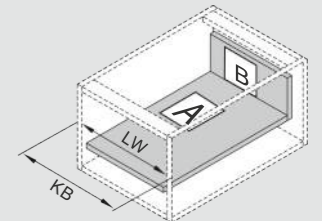

GM - Grey Matt, SS- Stainless Steel

Installation Dimensions(mm)

NL=Nominal Slide Length
LT=Internal Cabinet Depth
LT=NL+3

Screw Positions of the Slides(mm)

Installation Dimensions(mm)

LW=Internal Cabinet Width

Drawer Front, Back and Bottom Dimensions(mm)

KB Cabinet width
LW Internal cabinet width
NL Nominal length

CERVOBOX PRO

Cervobox Pro Lower Inner Drawer

CERVETTI

SPACE REQUIREMENT

DESCRIPTION

- Concealed, full extension
- Dynamic load capacity: 40/50kg
- Tool free assembly and removal of drawer
- Silent system guarantees smooth run without noise
- Up & down adjustment, left & right adjustment
- Finish: Grey matt, Stainless steel