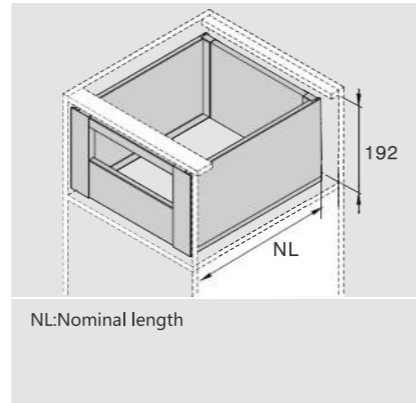

CERVETTI

SPACE REQUIREMENT

DESCRIPTION

- Concealed, full extension
- Dynamic load capacity: 40/50kg
- Tool free assembly and removal of drawer
- Silent system guarantees smooth run without noise
- Up & down adjustment, left & right adjustment
- Finish: Grey matt, stainless steel