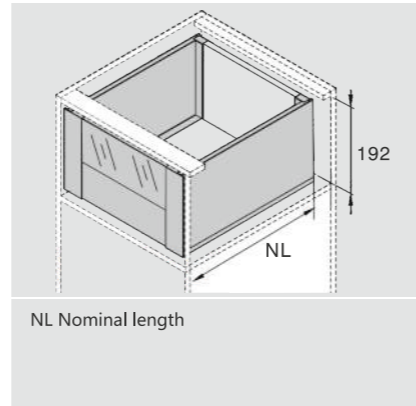

CERVOBOX PRO

Cervobox Pro High Inner Drawer With Front Glass

CERVETTI

SPACE REQUIREMENT

NL Nominal length

DESCRIPTION

- Concealed, full extension
- Dynamic load capacity: 40/50kg
- Tool free assembly and removal of drawer
- Silent system guarantees smooth run without noise
- Up & down adjustment, left & right adjustment
- Finish: Grey matt, stainless steel