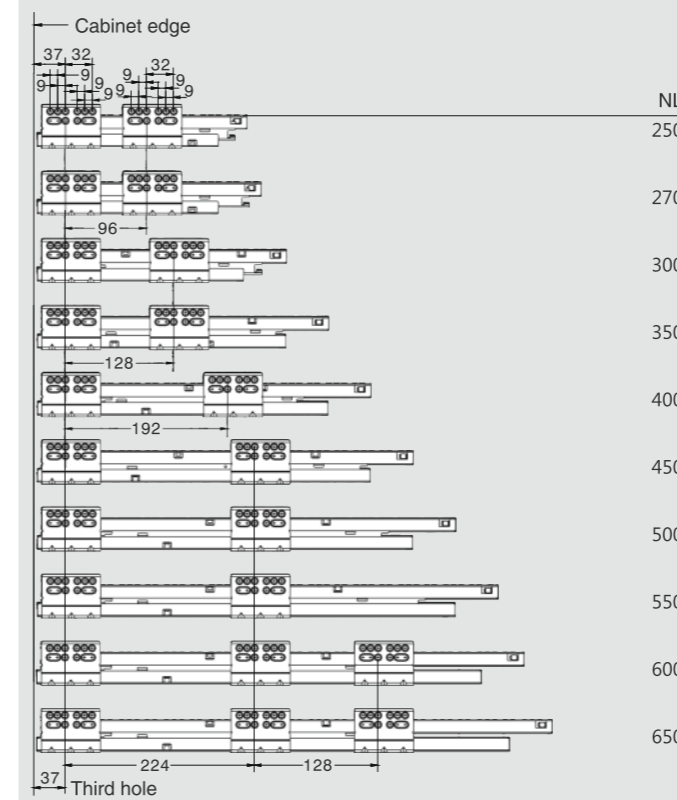

GM - Grey Matt, SS- Stainless Steel

Installation Dimensions(mm)

NL=Nominal Slide Length
LT=Internal Cabinet Depth
LT=NL+3

Screw Positions of the Slides(mm)

Installation Dimensions(mm)

LW=Internal Cabinet Width

Drawer Front, Back and Bottom Dimensions(mm)

KB Cabinet width
LW Internal cabinet width
NL Nominal length

CERVOBOX PRO

Cervobox Pro Lower Inner Drawer

CERVETTI

SPACE REQUIREMENT

DESCRIPTION

- Concealed, full extension
- Dynamic load capacity: 40/50kg
- Tool free assembly and removal of drawer
- Silent system guarantees smooth run without noise
- Up & down adjustment, left & right adjustment
- Finish: Grey matt, Stainless steel