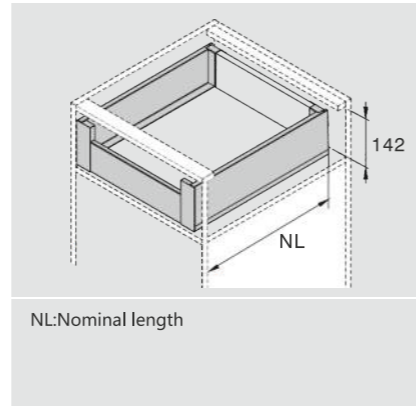

GM - Grey Matt, SS- Stainless Steel

CERVOBOX PRO

Cervobox Pro Medium Inner Drawer

CERVETTI

SPACE REQUIREMENT

DESCRIPTION

- Concealed, full extension
- Dynamic load capacity: 40/50kg
- Tool free assembly and removal of drawer
- Silent system guarantees smooth run without noise
- Up & down adjustment, left & right adjustment
- Finish: Grey matt, stainless steel