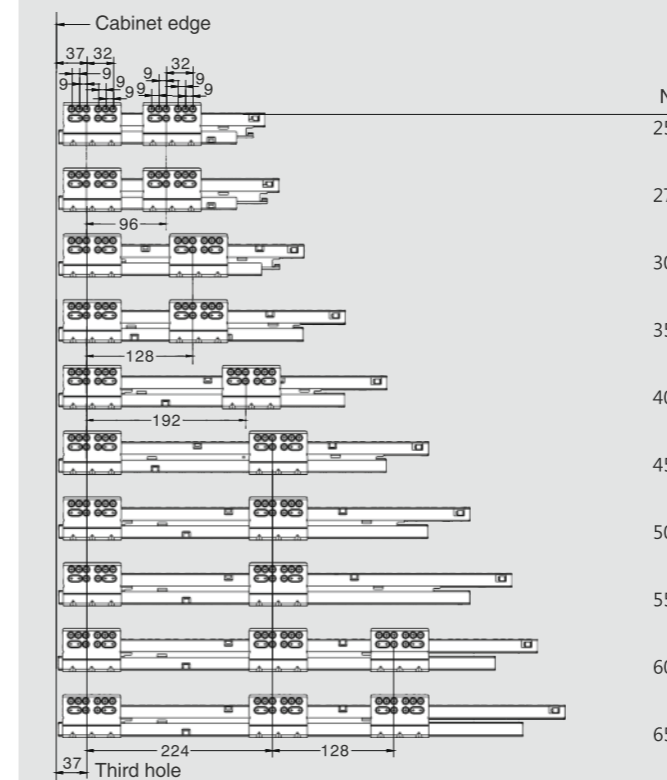

Screw Positions of the Slides(mm)

Installation Dimensions(mm)

NL=Nominal Slide Length   Soft close drawer   LT=NL+3
LT=Internal Cabinet Depth   Push-open drawer   LT=NL+12