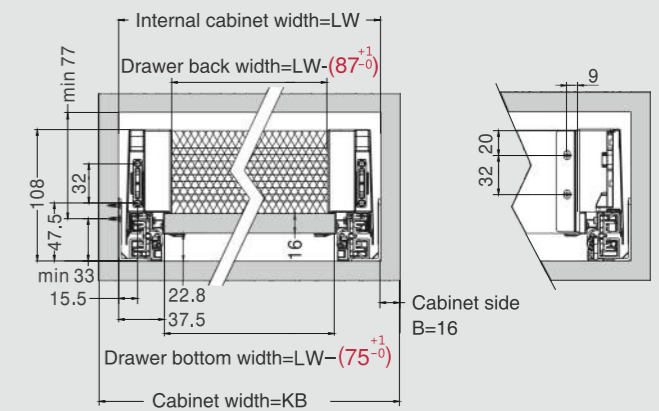

GM - Grey Matt, SS- Stainless Steel

Installation Dimensions(mm)

NL=Nominal Slide Length
LT=Internal Cabinet Depth
LT=NL+3

Screw Positions of the Slides(mm)

Installation Dimensions(mm)

LW=Internal Cabinet Width

Drawer Front, Back and Bottom Dimensions(mm)

KB Cabinet width
LW Internal cabinet width
NL Nominal length

CERVOBOX PRO

Cervobox Pro Lower Inner Drawer

CERVETTI

SPACE REQUIREMENT

DESCRIPTION

- Concealed, full extension
- Dynamic load capacity: 40/50kg
- Tool free assembly and removal of drawer
- Silent system guarantees smooth run without noise
- Up & down adjustment, left & right adjustment
- Finish: Grey matt, Stainless steel