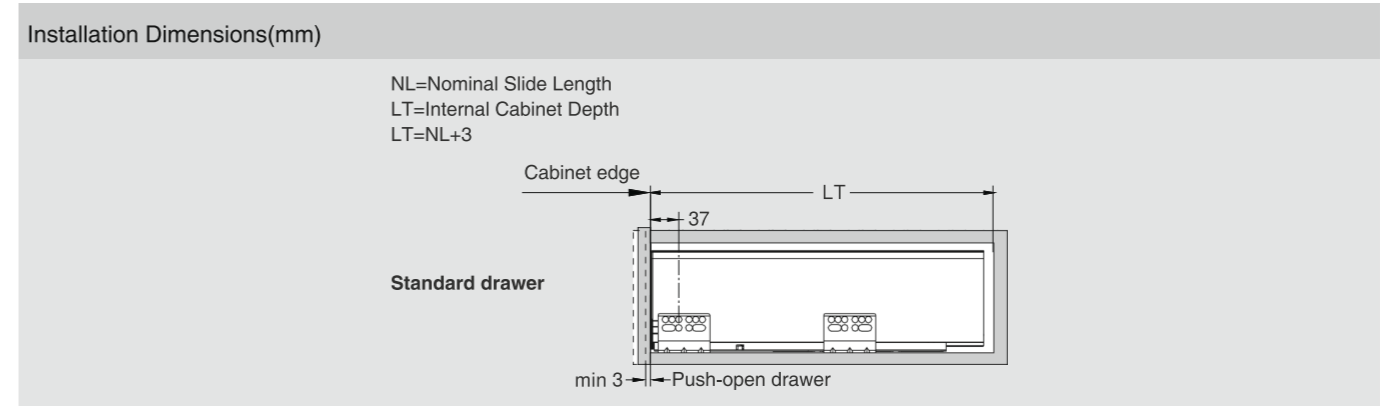

MEDIUM DRAWER FOR WOOD DRAWER BACK

Kit Package					
Grey Matt, Stainless Steel					
NL	Item No.				
250mm	CBP-GM-250-MD	CBP-SS-240-MD	500mm	CBP-GM-500-MD	CBP-SS-500-MD
300mm	CBP-GM-300-MD	CBP-SS-300-MD	550mm	CBP-GM-550-MD	CBP-SS-550-MD
350mm	CBP-GM-350-MD	CBP-SS-350-MD	600mm	CBP-GM-600-MD	CBP-SS-600-MD
400mm	CBP-GM-400-MD	CBP-SS-400-MD	650mm	CBP-GM-650-MD	CBP-SS-650-MD
450mm	CBP-GM-450-MD	CBP-SS-450-MD			

GM - Grey Matt, SS- Stainless Steel