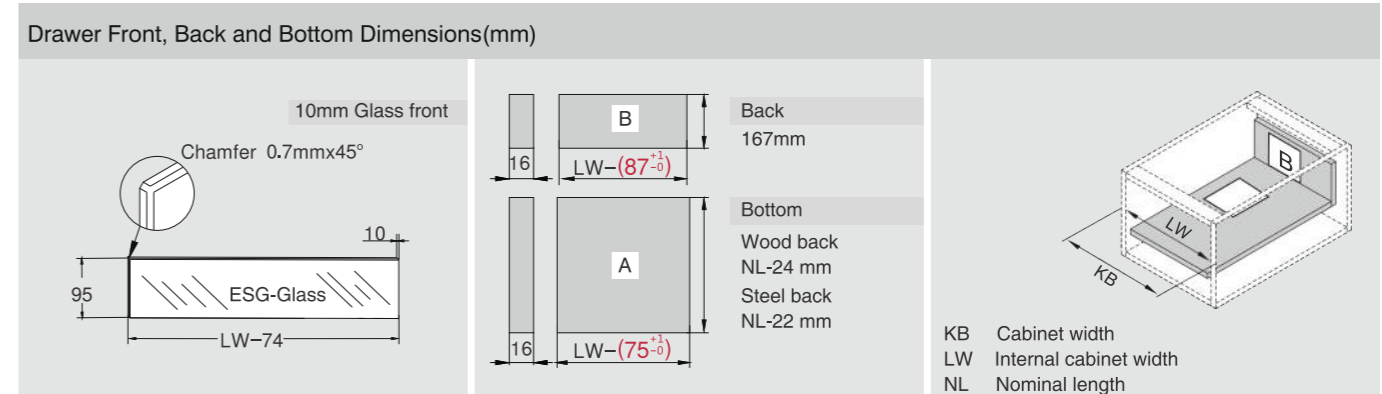

Screw Positions of the Slides(mm)

Installation Dimensions(mm)

NL=Nominal Slide Length Soft close drawer LT=NL+3
 LT=Internal Cabinet Depth Push-open drawer LT=NL+12

Installation Dimensions(mm)

LW=Internal Cabinet Width