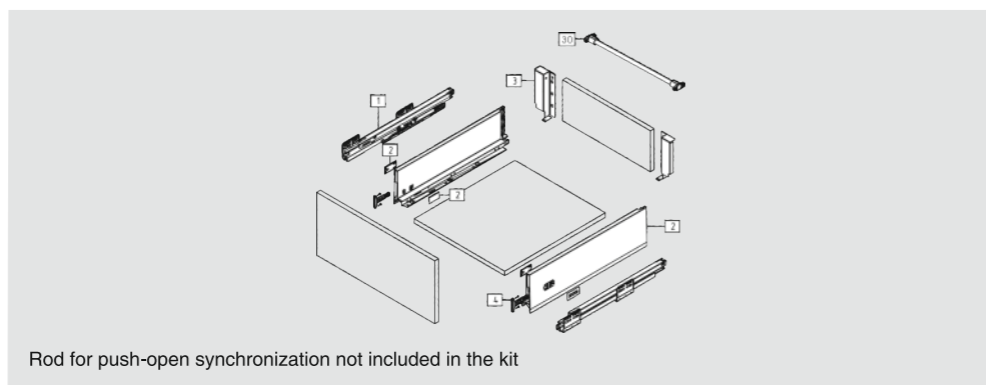

MEDIUM DRAWER FOR WOOD DRAWER BACK

Kit Package					
Grey Matt, Stainless Steel					
NL	Item No.				
250mm	CBP-GM-250-MD	CBP-SS-240-MD	500mm	CBP-GM-500-MD	CBP-SS-500-MD
300mm	CBP-GM-300-MD	CBP-SS-300-MD	550mm	CBP-GM-550-MD	CBP-SS-550-MD
350mm	CBP-GM-350-MD	CBP-SS-350-MD	600mm	CBP-GM-600-MD	CBP-SS-600-MD
400mm	CBP-GM-400-MD	CBP-SS-400-MD	650mm	CBP-GM-650-MD	CBP-SS-650-MD
450mm	CBP-GM-450-MD	CBP-SS-450-MD			

GM - Grey Matt, SS- Stainless Steel