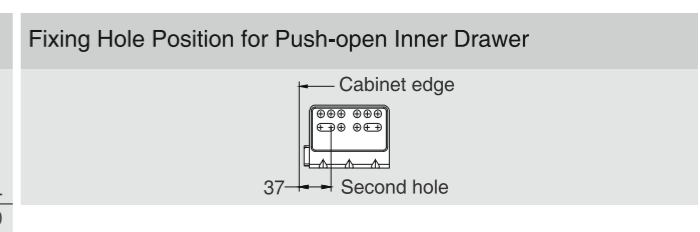

CERVOBOX PRO

Cervobox Pro High Inner Drawer With Front Rail

CERVETTI

SPACE REQUIREMENT

DESCRIPTION

- Concealed, full extension
- Dynamic load capacity: 40/50kg
- Tool free assembly and removal of drawer
- Silent system guarantees smooth run without noise
- Up & down adjustment, left & right adjustment
- Finish: Grey matt, stainless steel

HIGH INNER DRAWER WITH FRONT RAIL FOR WOOD DRAWER BACK

Kit Package					
Grey Matt, Stainless Steel					
NL	Item No.				
250mm	CBP-GM-250-HD	CBP-SS-250-HD	500mm	CBP-GM-500-HD	CBP-SS-500-HD
300mm	CBP-GM-300-HD	CBP-SS-300-HD	550mm	CBP-GM-550-HD	CBP-SS-550-HD
350mm	CBP-GM-350-HD	CBP-SS-350-HD	600mm	CBP-GM-600-HD	CBP-SS-600-HD
400mm	CBP-GM-400-HD	CBP-SS-400-HD	650mm	CBP-GM-650-HD	CBP-SS-650-HD
450mm	CBP-GM-450-HD	CBP-SS-450-HD			

GM - Grey Matt, SS- Stainless Steel

4		Front Fixing-brackets (left/right)			
		Silver Grey			CPR-FFBG-HD
		Item No.			
5		Front Section			
		Grey Matt			CPR-FPS-GM
		Item No.			
7		Cross Square Rail			
		Grey Matt			CPR-CDSQR-GM
		Item No.