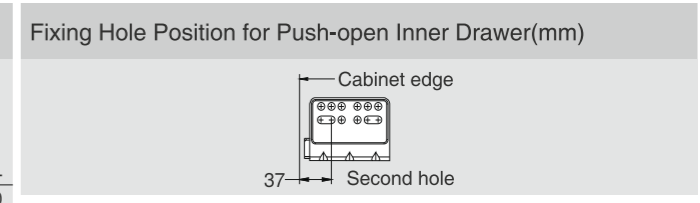

CERVOBOX PRO

Cervobox Pro Lower Inner Drawer

CERVETTI

SPACE REQUIREMENT

DESCRIPTION

- Concealed, full extension
- Dynamic load capacity: 40/50kg
- Tool free assembly and removal of drawer
- Silent system guarantees smooth run without noise
- Up & down adjustment, left & right adjustment
- Finish: Grey matt, Stainless steel

LOWER INNER DRAWER FOR WOOD DRAWER BACK

Kit Package					
Grey Matt, Stainless Steel					
NL	Item No.	Item No.	Item No.	Item No.	Item No.
250mm	CBP-GM-250-LD	CBP-SS-250-LD	500mm	CBP-GM-500-LD	CBP-SS-500-LD
300mm	CBP-GM-300-LD	CBP-SS-300-LD	550mm	CBP-GM-550-LD	CBP-SS-550-LD
350mm	CBP-GM-350-LD	CBP-SS-350-LD	600mm	CBP-GM-600-LD	CBP-SS-600-LD
400mm	CBP-GM-400-LD	CBP-SS-400-LD	650mm	CBP-GM-650-LD	CBP-SS-650-LD
450mm	CBP-GM-450-LD	CBP-SS-450-LD			

GM - Grey Matt, SS- Stainless Steel

4		Front Fixing-brackets (left/right)	
		Silver Grey	
		Item No.	CPR-FFB-LD
5		Front Section	
		Grey Matt	
		Item No.	CPR-FPS-GM