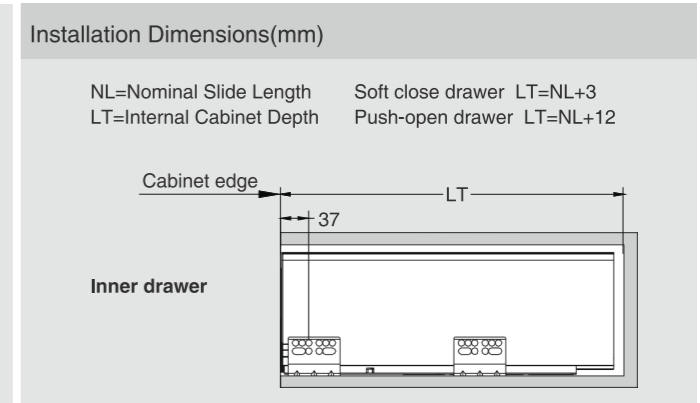

CERVOBOX PRO

Cervobox Pro High Inner Drawer With Front Rail

CERVETTI

SPACE REQUIREMENT

DESCRIPTION

- Concealed, full extension
- Dynamic load capacity: 40/50kg
- Tool free assembly and removal of drawer
- Silent system guarantees smooth run without noise
- Up & down adjustment, left & right adjustment
- Finish: Grey matt, stainless steel

HIGH INNER DRAWER WITH FRONT RAIL FOR WOOD DRAWER BACK

Kit Package					
Grey Matt, Stainless Steel					
NL	Item No.				
250mm	CBP-GM-250-HD	CBP-SS-250-HD	500mm	CBP-GM-500-HD	CBP-SS-500-HD
300mm	CBP-GM-300-HD	CBP-SS-300-HD	550mm	CBP-GM-550-HD	CBP-SS-550-HD
350mm	CBP-GM-350-HD	CBP-SS-350-HD	600mm	CBP-GM-600-HD	CBP-SS-600-HD
400mm	CBP-GM-400-HD	CBP-SS-400-HD	650mm	CBP-GM-650-HD	CBP-SS-650-HD
450mm	CBP-GM-450-HD	CBP-SS-450-HD			

GM - Grey Matt, SS- Stainless Steel

4		Front Fixing-brackets (left/right)			
		Silver Grey			CPR-FFBG-HD
		Item No.			
5		Front Section			
		Grey Matt			CPR-FPS-GM
		Item No.			
7		Cross Square Rail			
		Grey Matt			CPR-CDSQR-GM
		Item No.