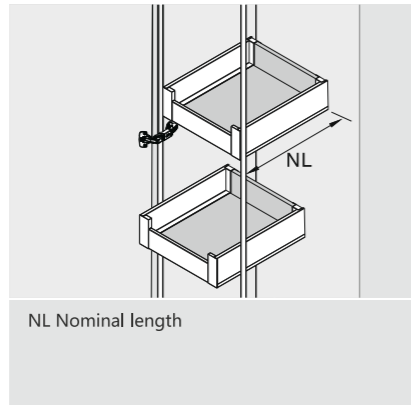

Screw Positions of the Slides(mm)

Installation Dimensions(mm)

NL=Nominal Slide Length Soft close drawer LT=NL+3
 LT=Internal Cabinet Depth Push-open drawer LT=NL+12

Installation Dimensions(mm)

LW=Internal Cabinet Width

Drawer Front, Back and Bottom Dimensions(mm)

10mm Glass front	Back	167mm
Chamfer 0.7mmx45°	Bottom	Wood back NL-24 mm Steel back NL-22 mm
95		
LW-74		
	KB	Cabinet width
	LW	Internal cabinet width
	NL	Nominal length

CERVETTI

SPACE REQUIREMENT

Inner drawer recommendation				Space requirement in cabinet	Cabinet drilling dimensions
See page	178	182	186	PAGE NOS CHANGE	
Door hinge recommendation					
Snap-on Soft close Hinge 155°Cam-adjustable)	44				