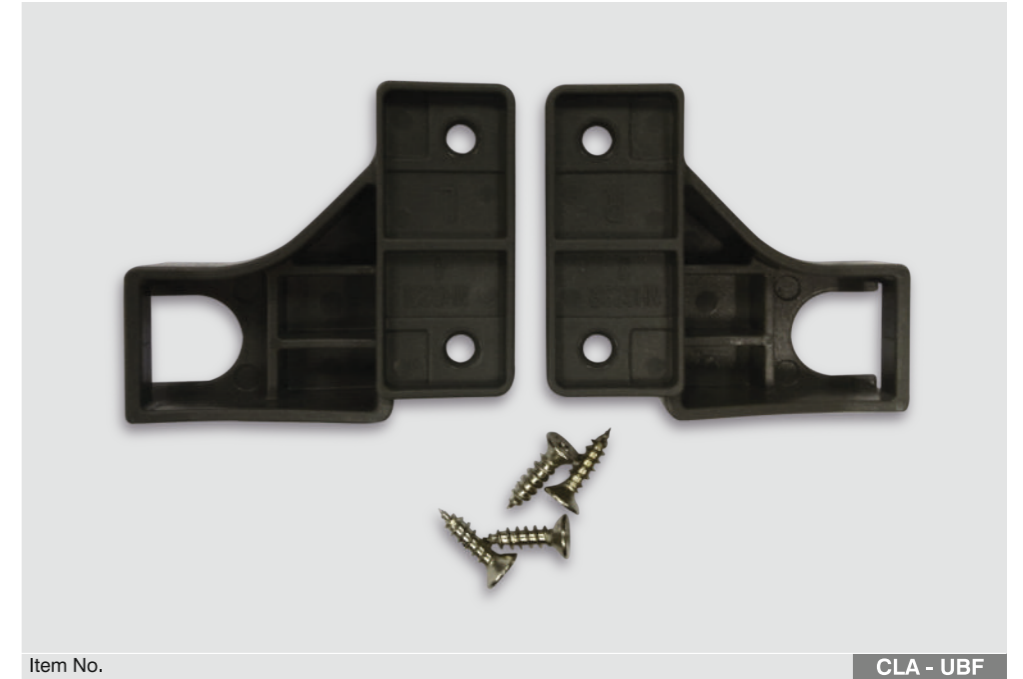

CERVETTI

Universal back fixing bracket