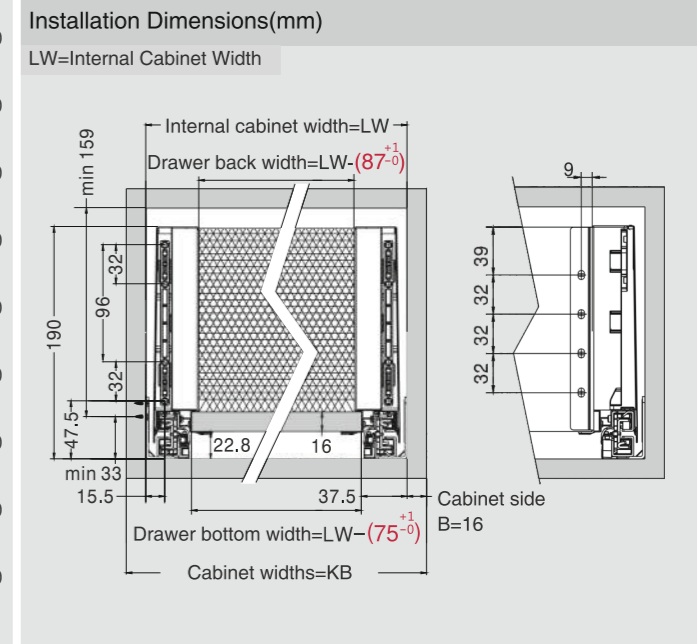

Screw Positions of the Slides(mm)

Installation Dimensions(mm)

NL=Nominal Slide Length Soft close drawer LT=NL+3
 LT=Internal Cabinet Depth Push-open drawer LT=NL+12

Installation Dimensions(mm)

LW=Internal Cabinet Width

Drawer Front, Back and Bottom Dimensions(mm)

10mm Glass front	Back	167mm
Chamfer 0.7mmx45°	Bottom	Wood back NL-24 mm Steel back NL-22 mm
95		
LW-74		
	KB	Cabinet width
	LW	Internal cabinet width
	NL	Nominal length