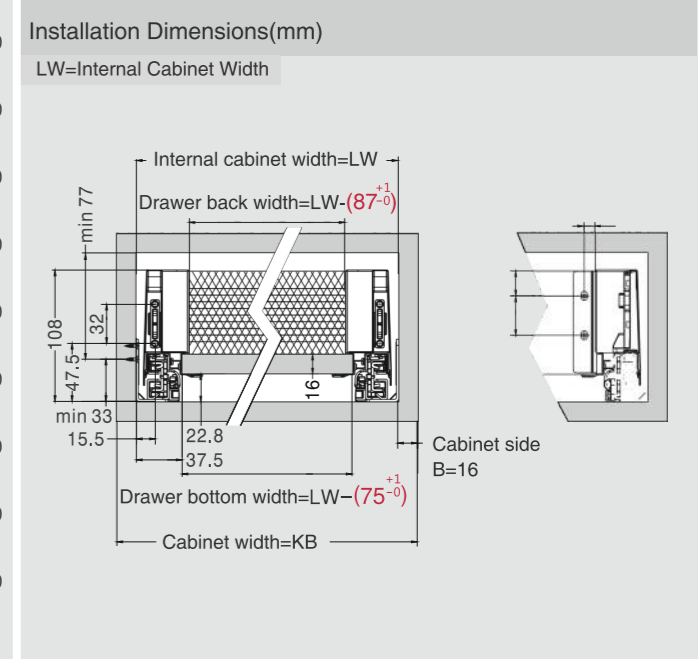

CERVOBOX PRO

Cervobox Pro Lower Inner Drawer

CERVETTI

SPACE REQUIREMENT

DESCRIPTION

- Concealed, full extension
- Dynamic load capacity: 40/50kg
- Tool free assembly and removal of drawer
- Silent system guarantees smooth run without noise
- Up & down adjustment, left & right adjustment
- Finish: Grey matt, Stainless steel

LOWER INNER DRAWER FOR WOOD DRAWER BACK

Kit Package					
Grey Matt, Stainless Steel					
NL	Item No.	Item No.	Item No.	Item No.	Item No.
250mm	CBP-GM-250-LD	CBP-SS-250-LD	500mm	CBP-GM-500-LD	CBP-SS-500-LD
300mm	CBP-GM-300-LD	CBP-SS-300-LD	550mm	CBP-GM-550-LD	CBP-SS-550-LD
350mm	CBP-GM-350-LD	CBP-SS-350-LD	600mm	CBP-GM-600-LD	CBP-SS-600-LD
400mm	CBP-GM-400-LD	CBP-SS-400-LD	650mm	CBP-GM-650-LD	CBP-SS-650-LD
450mm	CBP-GM-450-LD	CBP-SS-450-LD			

GM - Grey Matt, SS- Stainless Steel

4		Front Fixing-brackets (left/right)	
		Silver Grey	
		Item No.	CPR-FFB-LD
5		Front Section	
		Grey Matt	
		Item No.	CPR-FPS-GM