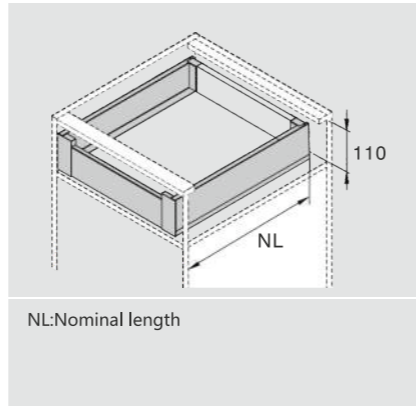

GM - Grey Matt, SS- Stainless Steel

Installation Dimensions(mm)

NL=Nominal Slide Length
LT=Internal Cabinet Depth
LT=NL+3

Screw Positions of the Slides(mm)

Installation Dimensions(mm)

LW=Internal Cabinet Width

Drawer Front, Back and Bottom Dimensions(mm)

KB Cabinet width
LW Internal cabinet width
NL Nominal length

CERVOBOX PRO

Cervobox Pro Lower Inner Drawer

CERVETTI

SPACE REQUIREMENT

DESCRIPTION

- Concealed, full extension
- Dynamic load capacity: 40/50kg
- Tool free assembly and removal of drawer
- Silent system guarantees smooth run without noise
- Up & down adjustment, left & right adjustment
- Finish: Grey matt, Stainless steel