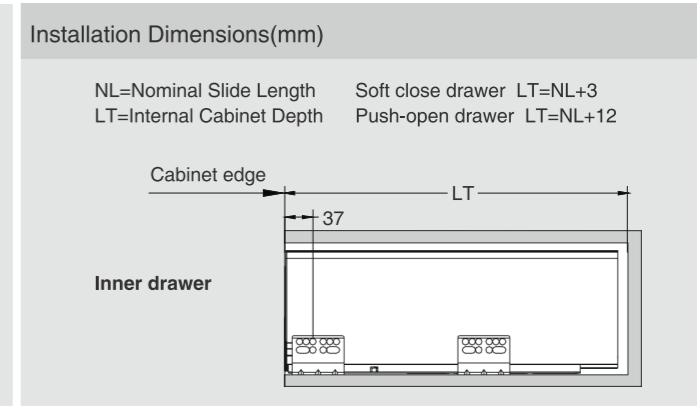

CERVOBOX PRO

Cervobox Pro High Inner Drawer With Front Glass

CERVETTI

SPACE REQUIREMENT

NL Nominal length

DESCRIPTION

- Concealed, full extension
- Dynamic load capacity: 40/50kg
- Tool free assembly and removal of drawer
- Silent system guarantees smooth run without noise
- Up & down adjustment, left & right adjustment
- Finish: Grey matt, stainless steel

Screw Positions of the Slides(mm)

Installation Dimensions(mm)

NL=Nominal Slide Length Soft close drawer LT=NL+3
 LT=Internal Cabinet Depth Push-open drawer LT=NL+12

Installation Dimensions(mm)

LW=Internal Cabinet Width