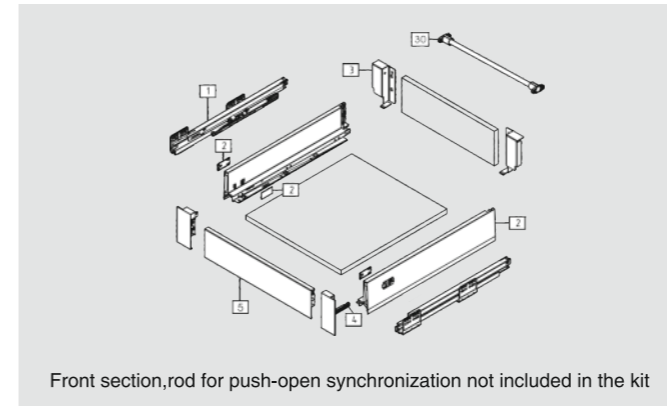

CERVOBOX PRO

Cervobox Pro Lower Inner Drawer

CERVETTI

SPACE REQUIREMENT

DESCRIPTION

- Concealed, full extension
- Dynamic load capacity: 40/50kg
- Tool free assembly and removal of drawer
- Silent system guarantees smooth run without noise
- Up & down adjustment, left & right adjustment
- Finish: Grey matt, Stainless steel

LOWER INNER DRAWER FOR WOOD DRAWER BACK

Kit Package					
Grey Matt, Stainless Steel					
NL	Item No.	Item No.	Item No.	Item No.	Item No.
250mm	CBP-GM-250-LD	CBP-SS-250-LD	500mm	CBP-GM-500-LD	CBP-SS-500-LD
300mm	CBP-GM-300-LD	CBP-SS-300-LD	550mm	CBP-GM-550-LD	CBP-SS-550-LD
350mm	CBP-GM-350-LD	CBP-SS-350-LD	600mm	CBP-GM-600-LD	CBP-SS-600-LD
400mm	CBP-GM-400-LD	CBP-SS-400-LD	650mm	CBP-GM-650-LD	CBP-SS-650-LD
450mm	CBP-GM-450-LD	CBP-SS-450-LD			

GM - Grey Matt, SS- Stainless Steel

4		Front Fixing-brackets (left/right)	
		Silver Grey	
		Item No.	CPR-FFB-LD
5		Front Section	
		Grey Matt	
		Item No.	CPR-FPS-GM