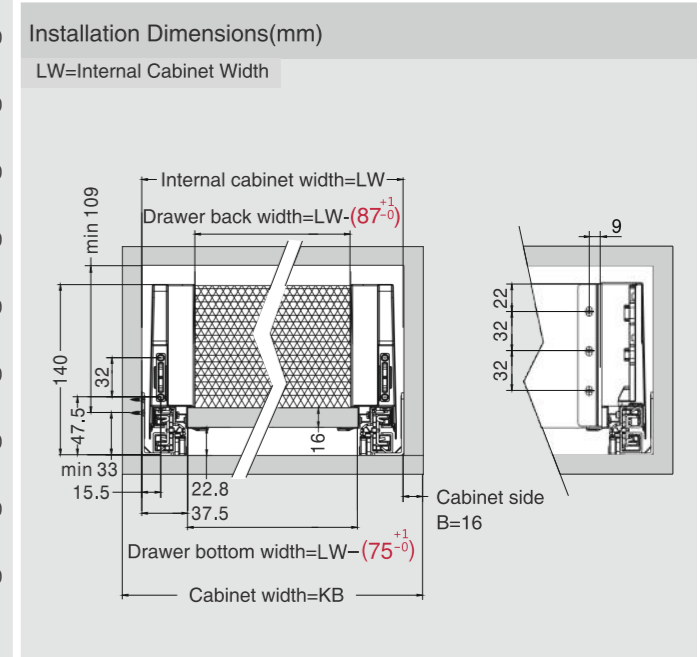

CERVOBOX PRO

Cervobox Pro Medium Inner Drawer

CERVETTI

SPACE REQUIREMENT

DESCRIPTION

- Concealed, full extension
- Dynamic load capacity: 40/50kg
- Tool free assembly and removal of drawer
- Silent system guarantees smooth run without noise
- Up & down adjustment, left & right adjustment
- Finish: Grey matt, stainless steel

MEDIUM INNER DRAWER FOR WOOD DRAWER BACK

Kit Package					
Grey Matt, Stainless Steel					
NL	Item No.				
250mm	CBP-GM-250-MD	CBP-SS-250-MD	500mm	CBP-GM-400-MD	CBP-SS-400-MD
300mm	CBP-GM-300-MD	CBP-SS-300-MD	550mm	CBP-GM-550-MD	CBP-SS-550-MD
350mm	CBP-GM-350-MD	CBP-SS-350-MD	600mm	CBP-GM-600-MD	CBP-SS-600-MD
400mm	CBP-GM-400-MD	CBP-SS-400-MD	650mm	CBP-GM-650-MD	CBP-SS-650-MD
450mm	CBP-GM-450-MD	CBP-SS-450-MD			

GM - Grey Matt, SS- Stainless Steel

4		Front Fixing-brackets (left/right)			
		Silver Grey			
		Item No.			CPR-FFB-MD
5		Front Section			
		Grey Matt			
		Item No.			CPR-FPS-GM