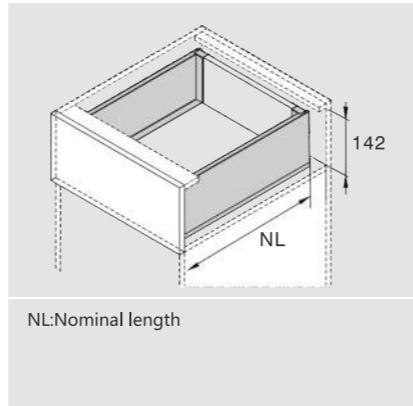

CERVETTI

SPACE REQUIREMENT

DESCRIPTION

- Concealed, full extension
- Dynamic load capacity: 40/50kg
- Tool free assembly and removal of drawer
- Silent system guarantees smooth run without noise
- Up & down adjustment, left & right adjustment
- Finish: Grey matt, Stainless steel